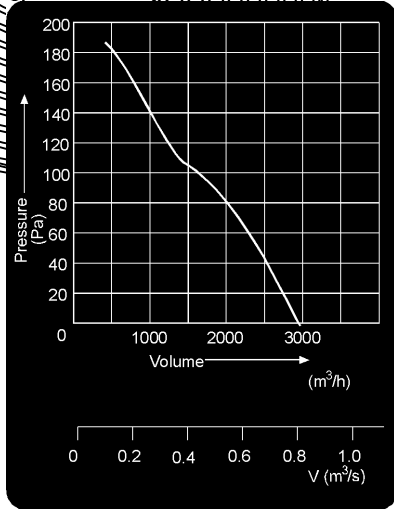

6 CORE CABLE EXTENDS
1200MM BROWN, BLACK,
BLUE, 2x ORANGE & EARTH
SLEEVED 1130mm & ENDS
STRIPPED 10mm

ALL DIMENSIONS IN mm UNLESS OTHERWISE STATED

Model No	Voltage (V)	Freq. (Hz)	Air Direction	Air Volume (m³/h)	Speed (min)	Input (W)	Current (A)	Capacitor supplied	Noise (dBA)	Max amb (°C)
XMFG-4-115-350-30S-3P	400	50	S	2900	1335	115	0.33	---	62	40