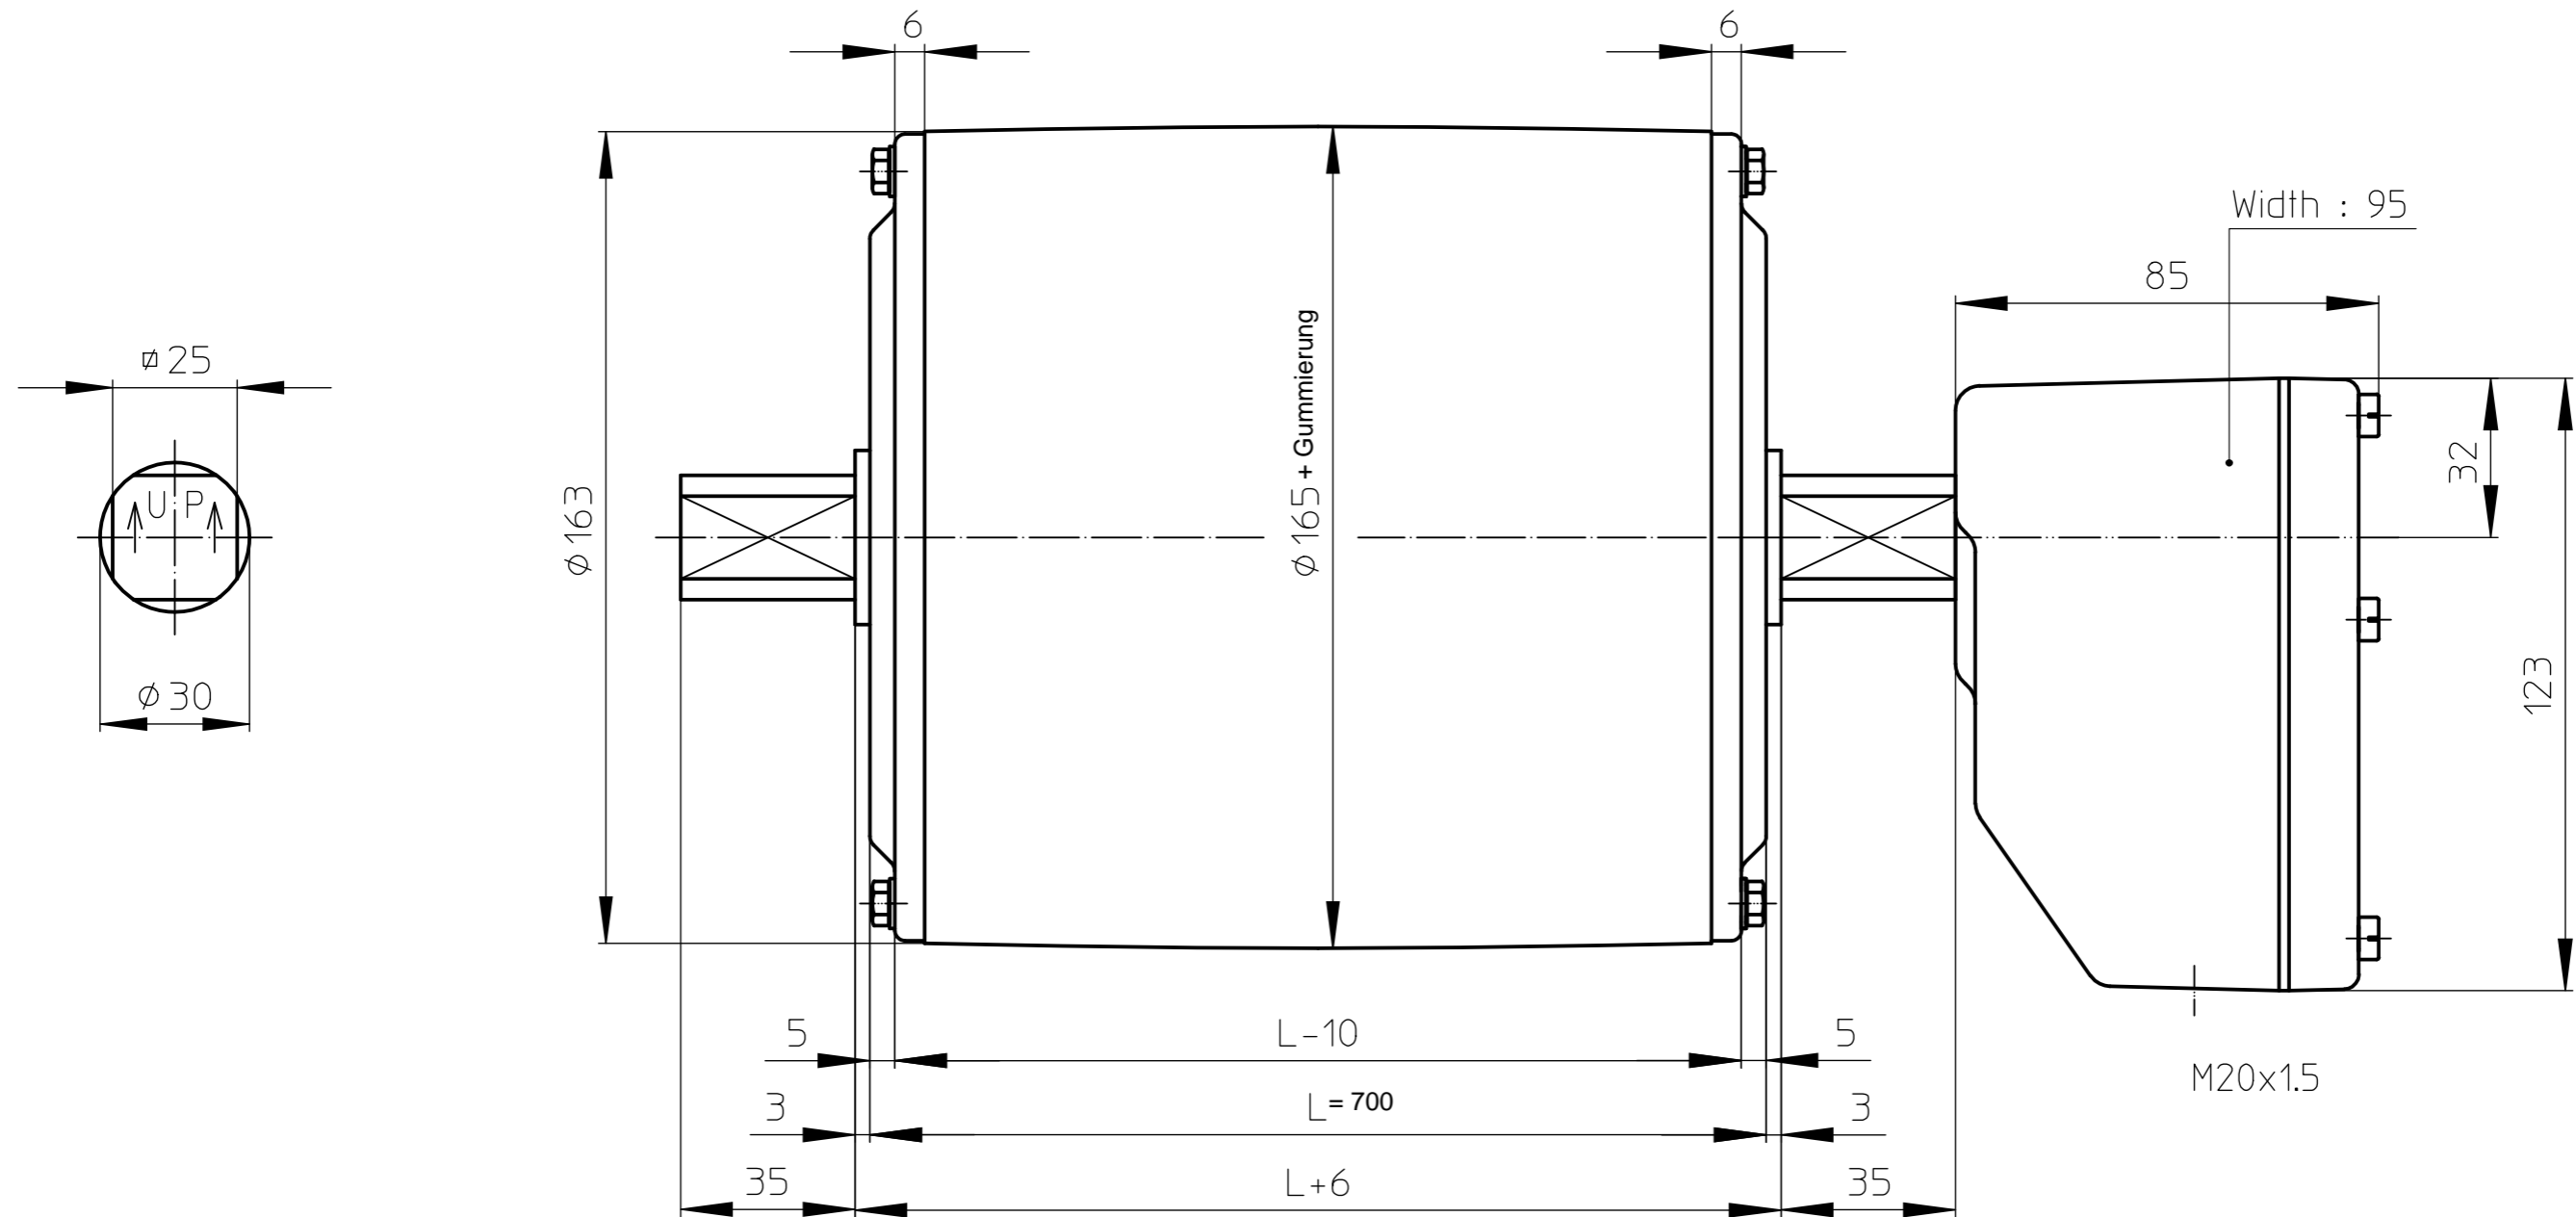

TM160B30 CR

stainless steel Drummotor with polyamide junctionbox

MS_TM160B30_CR_KKKU

07-02-2012

VAN DER GRAAF B.V.

VOLLENHOVE-HOLLAND

Telephone :+31(0)527-241441
Telefax :+31(0)527-241488