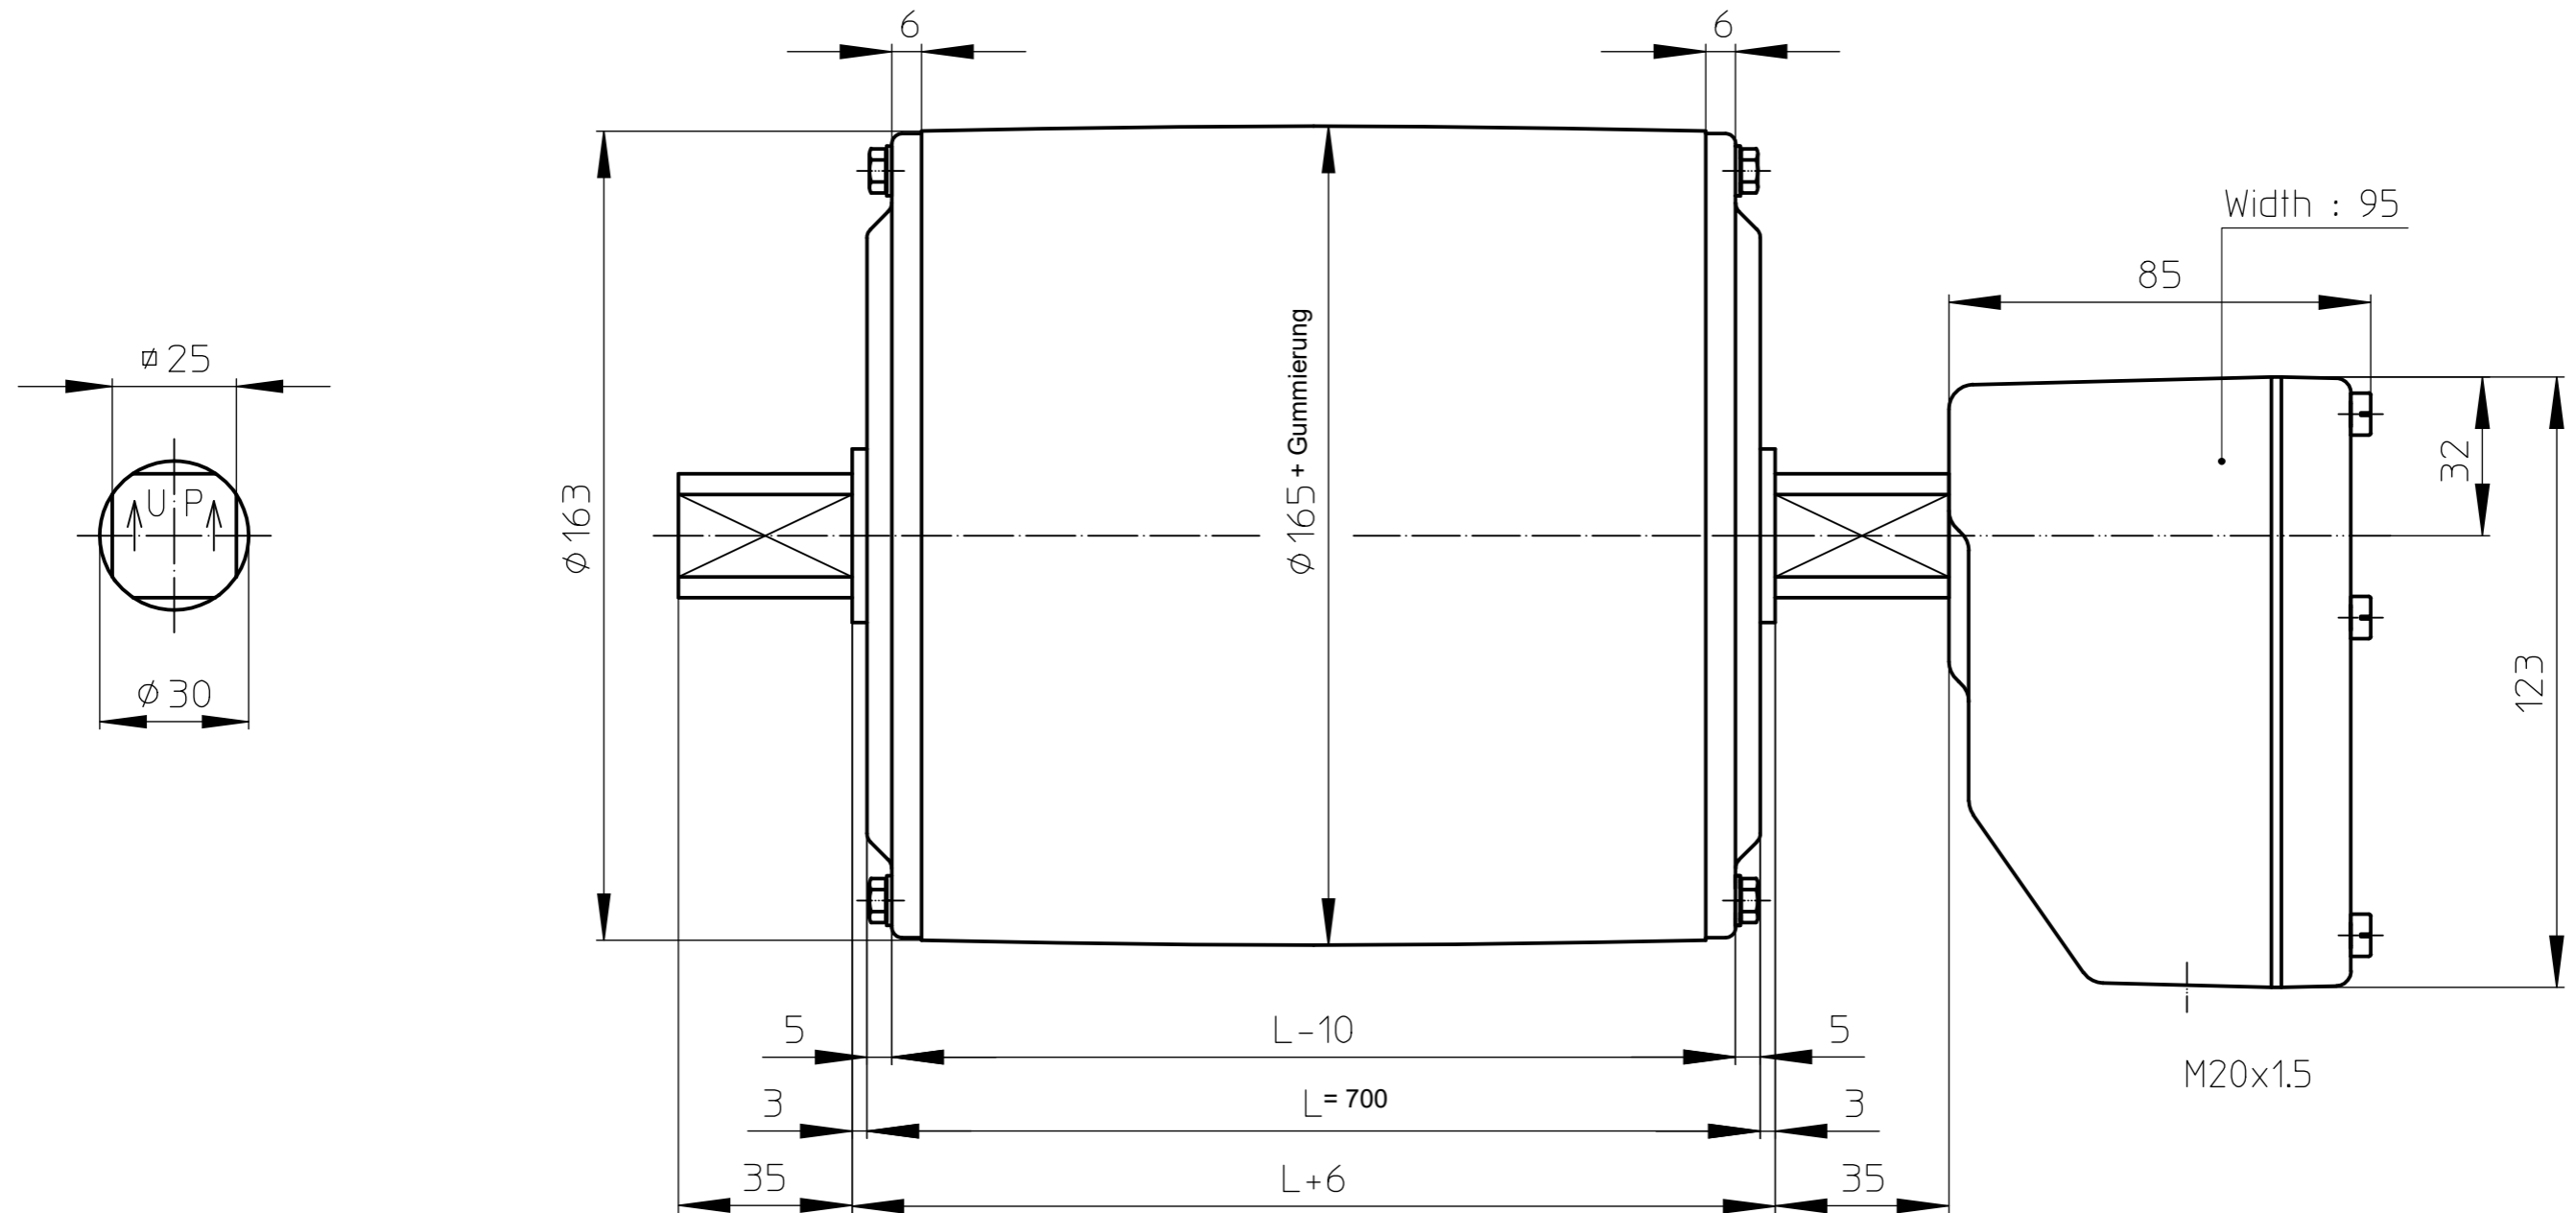

TM160B30 CR

stainless steel Drummotor with polyamide junctionbox

MS_TM160B30_CR_KKKU

07-02-2012

VAN DER GRAAF B.V.

VOLLENHOVE-HOLLAND

Telephone :+31(0)527-241441
Telefax :+31(0)527-241488