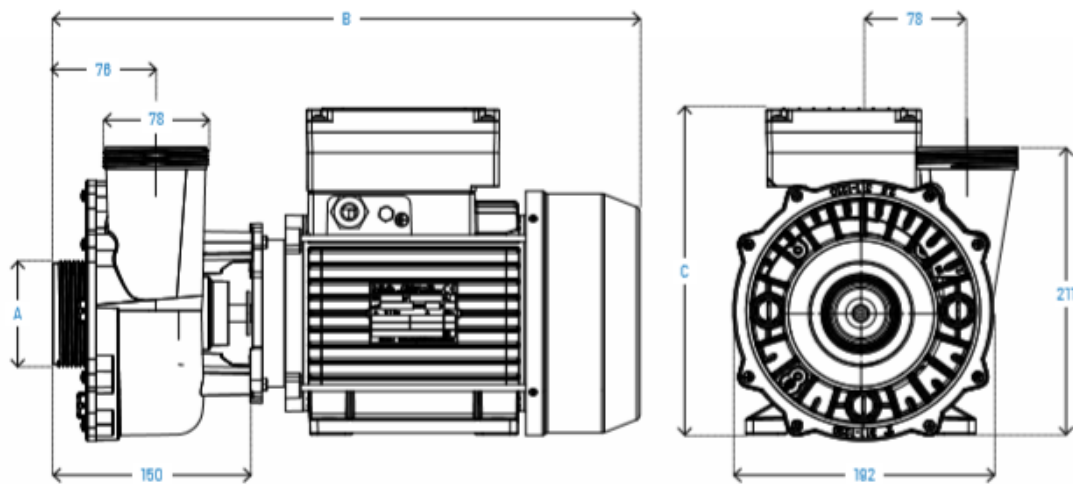

Euro Executive 2" x 2" union

- TÜV approved
- Wet-end 2" x 2" union
- Motor MEC90, 230 V / 50 Hz, IPX5, CE
- Single speed version: 2800 RPM
- Two speed version: 2800 / 1420 RPM
- Low speed for filtration, High speed for massage

Pump part no	Description	Wet-end part no	kW max P1	Amp max	A mm	B mm	C mm
PF-20-2N22X	2" x 2" 2 speed	310-6970-SL	1,96 / 0,36	8,6 / 1,6	78	430	240

Euro Executive PF-20-2N22X low speed – Performance curves