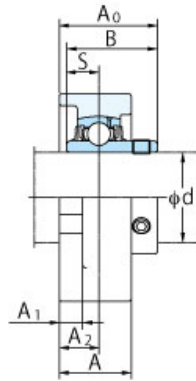

UCSFL204EJH1S6

Specifications	
Housing Number	SFL204EH1
Bearing Number	UC204S6
Shaft Size	20 mm
Bolt Size	5/16 in
Weight	0.47 kg 1.04 lb
Locking Style	Set Screw Locking
Grease Fitting	A-1/4-28UNFN12

Dimensions	
H	113 mm 4-7/16 in
L	60 mm 2-3/8 in
A	26 mm 1-1/32 in
J	89.7 mm 3-17/32 in
N	10 mm 25/64 in
A1	10 mm 13/32 in
A2	15 mm 19/32 in
A0	33.3 mm 1-5/16 in
B	31 mm 1.220 in