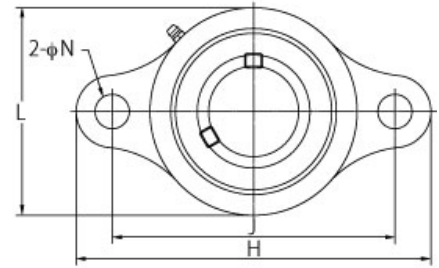

UCSFL204EJH1S6

Specifications	
Housing Number	SFL204EH1
Bearing Number	UC204S6
Shaft Size	20 mm
Bolt Size	5/16 in
Weight	0.47 kg 1.04 lb
Locking Style	Set Screw Locking
Grease Fitting	A-1/4-28UNFN12

Dimensions	
H	113 mm 4-7/16 in
L	60 mm 2-3/8 in
A	26 mm 1-1/32 in
J	89.7 mm 3-17/32 in
N	10 mm 25/64 in
A1	10 mm 13/32 in
A2	15 mm 19/32 in
A0	33.3 mm 1-5/16 in
B	31 mm 1.220 in