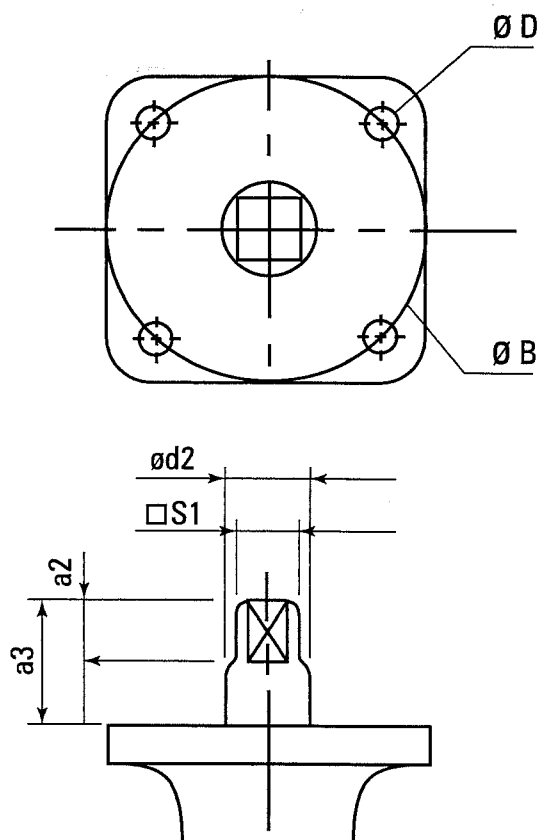

Technical Data

BUTTERFLY VALVES

Valve Solutions

ACTUATOR MOUNTING FLANGE - 01 STEM

Model: 700 SERIES

Issue : 01

Date: DECEMBER 2004

SIZE		d2	a2	a3	S1	B	D
inch	mm						
2	50	10	10.5	21.5	8	70	9
2½	65				10		
3	80				12		
4	100	14	11.5	22.5	12	102	11
5	125	16					
6	150	18	16.5	27.5	14		
8	200	22	20	30	18	125	13
10	250	28	30	35	24		
12	300	32	30	35	24		