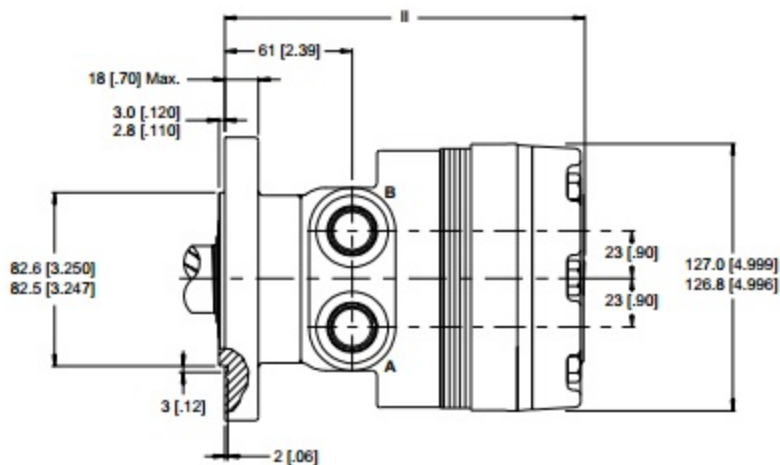

HOUSINGS

► Dimensions shown are without paint. Paint thickness can be up to 0.13 [.005].

4-HOLE, MAGNETO MOUNT, ALIGNED PORTS

STANDARD

A31 7/8-14 UNF **A38** G 1/2

6-HOLE, SAE A MOUNT, ALIGNED PORTS

A51 7/8-14 UNF

► Dimension II is charted on page 11.