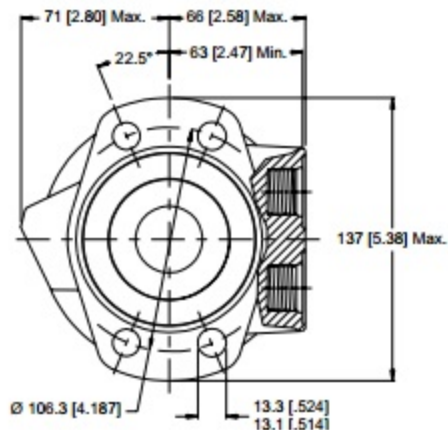

HOUSINGS

► Dimensions shown are without paint. Paint thickness can be up to 0.13 [.005].

4-HOLE, MAGNETO MOUNT, ALIGNED PORTS

STANDARD

A31 7/8-14 UNF **A38** G 1/2

6-HOLE, SAE A MOUNT, ALIGNED PORTS

A51 7/8-14 UNF

► Dimension II is charted on page 11.