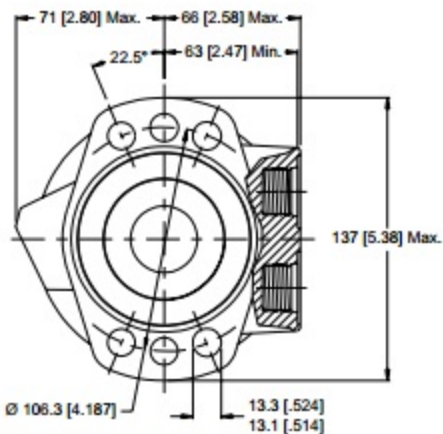

HOUSINGS

► Dimensions shown are without paint. Paint thickness can be up to 0.13 [.005].

4-HOLE, MAGNETO MOUNT, ALIGNED PORTS

STANDARD

A31 7/8-14 UNF **A38** G 1/2

6-HOLE, SAE A MOUNT, ALIGNED PORTS

A51 7/8-14 UNF

► Dimension II is charted on page 11.