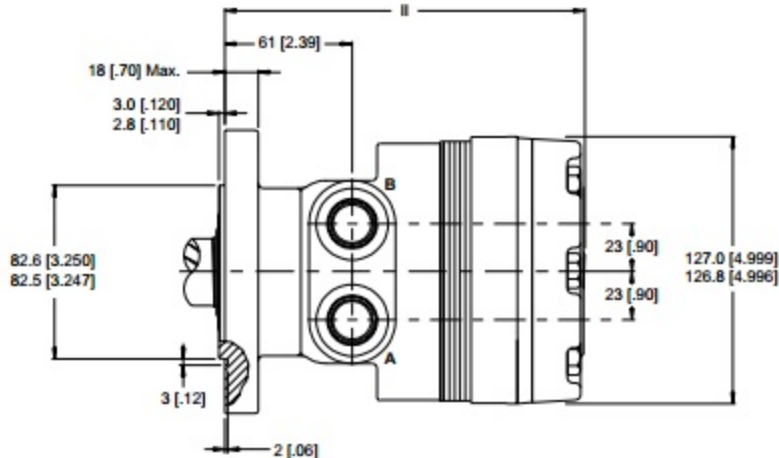

HOUSINGS

► Dimensions shown are without paint. Paint thickness can be up to 0.13 [.005].

4-HOLE, MAGNETO MOUNT, ALIGNED PORTS

STANDARD

A31 7/8-14 UNF **A38** G 1/2

6-HOLE, SAE A MOUNT, ALIGNED PORTS

A51 7/8-14 UNF

► Dimension II is charted on page 11.